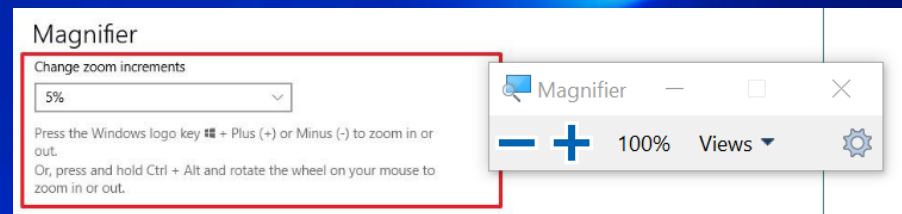

Dark theme settings
System settings

What's New

Type "this" in the 'Search Box'

- File Explorer: size
- Clipboard: clip
- [Windows] + [V]:
- Settings Adverts: settings
- Saving Disk Space: storage

What's New

Type "this" in the 'Search Box'

➤ Bluetooth Battery: bluetooth

➤ Typing AI: typing insights

➤ Data Usage: data

➤ Bigger Text: big

➤ Magnifier: magnify

1809

What's New

Type "this" in the 'Search Box'

- Sticky Notes: sticky
- Activity History: activity
- Windows Update: adaptive/proactive? REBOOT Logic
- Update Delivery: update
- New Emoji's: Show touch keyboard
- Notepad: notepad