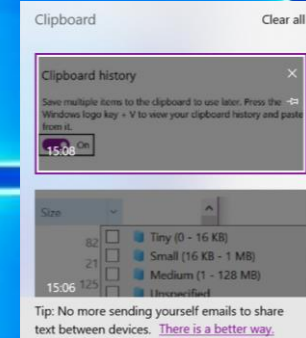

➤ Action Centre:

blurry

➤ File Explorer:

dark

➤ Snipping Tool:

[Windows]+[Shift]+[S]

Automatically hide scroll bars in Windows

Let Windows try to fix apps so they're not blurry

Dark theme settings
System settings

What's New

Type "this" in the 'Search Box'

- File Explorer: size
- Clipboard: clip
- [Windows] + [V]:
- Settings Adverts: settings
- Saving Disk Space: storage

What's New